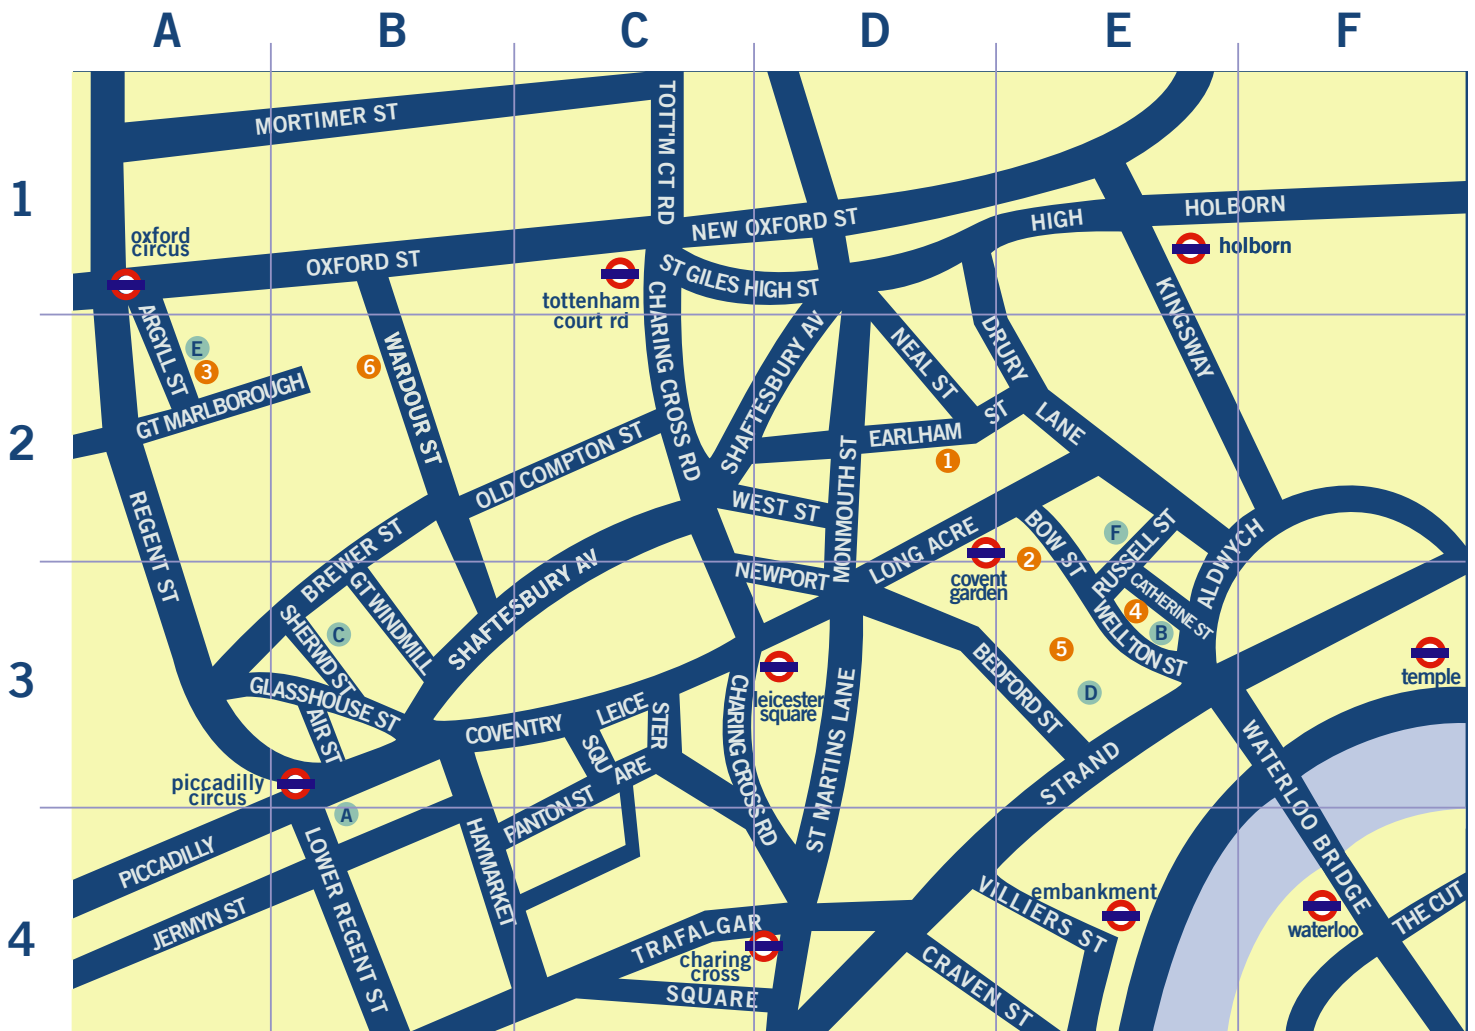

Pick 'n' Mix Restaurant and Theatre Guide

1 Belgo Centraal (D2)

2 Café Des Amis (E2)

3 Cape Town Fish Market (A2)

4 Cote Covent Garden (E3)

5 The Crusting Pipe (E4)

6 Imli (B2)

A The 39 Steps - Criterion Theatre (B4)

B Buddy - Duchess Theatre (E3)

C Grease - Piccadilly Theatre (B3)

D Joseph - Adelphi Theatre (E3)

E The Sound of Music - London Palladium (A2)

F The Woman in Black - Fortune Theatre (E2)