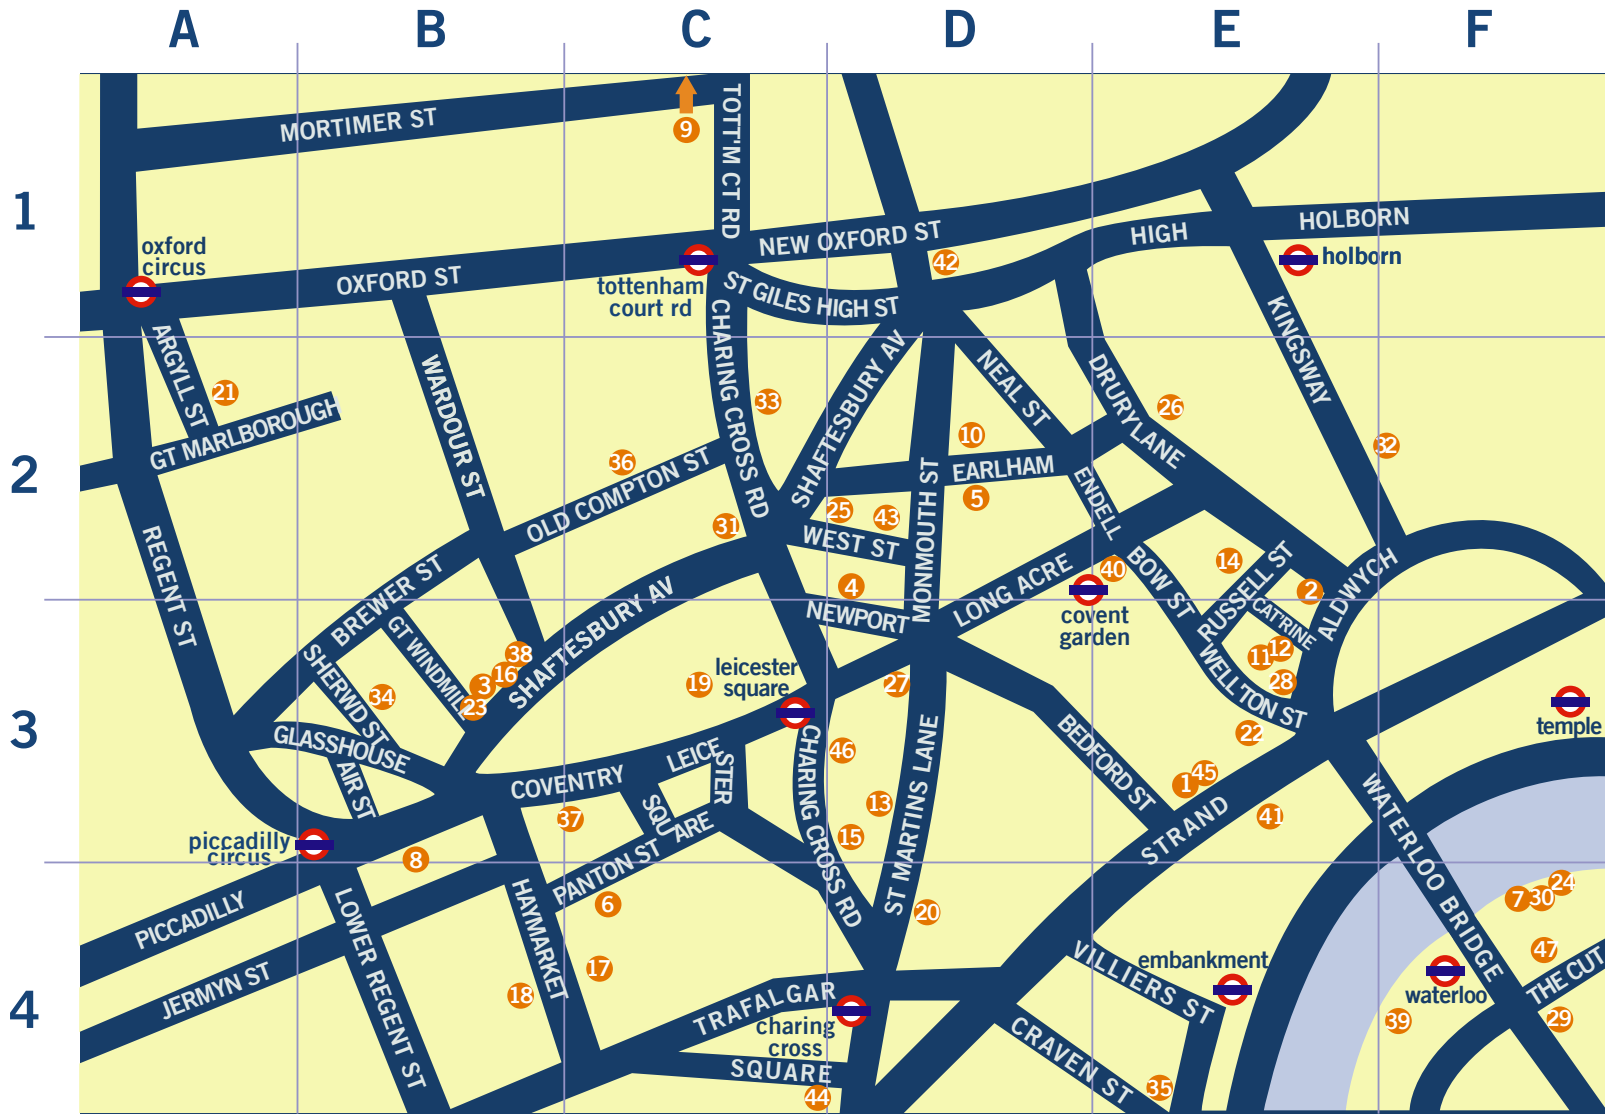

west end theatre guide

in central London:

- | | | | |
|-------------------------------|----------------------------------|-------------------------------|---------------------------------|
| 1 Adelphi Theatre (E3) | 13 Duke of York's Theatre (D3) | 25 New Ambassadors (D2) | 37 Prince of Wales Theatre (C3) |
| 2 Aldwych Theatre (E2) | 14 Fortune Theatre (E2) | 26 New London Theatre (E2) | 38 Queen's Theatre (B3) |
| 3 Apollo Theatre (B3) | 15 Garrick Theatre (D3) | 27 Noel Coward Theatre (D3) | 39 Royal Festival Hall (F4) |
| 4 Arts Theatre (D2) | 16 Gielgud Theatre (B3) | 28 Novello Theatre (E3) | 40 Royal Opera House (E2) |
| 5 Cambridge Theatre (D2) | 17 Haymarket (Theatre Royal)(C3) | 29 Old Vic Theatre (F4) | 41 Savoy Theatre (E3) |
| 6 Comedy Theatre (C4) | 18 Her Majesty's Theatre (B4) | 30 Olivier Theatre (F4) | 42 Shaftesbury Theatre (D1) |
| 7 Cottesloe Theatre (F4) | 19 Leicester Square Theatre (C3) | 31 Palace Theatre (C2) | 43 St Martin's Theatre (D2) |
| 8 Criterion Theatre (B3) | 20 London Coliseum (D4) | 32 Peacock Theatre (F2) | 44 Trafalgar Studio 1 (C4) |
| 9 Dominion Theatre (C1) | 21 London Palladium (A2) | 33 Phoenix Theatre (C2) | Trafalgar Studio 2 (C4) |
| 10 Donmar Warehouse (D2) | 22 Lyceum Theatre (E3) | 34 Piccadilly Theatre (B3) | 45 Vaudeville Theatre (E3) |
| 11 Drury (Theatre Royal) (E3) | 23 Lyric Theatre (B3) | 35 Playhouse Theatre (E4) | 46 Wyndham's Theatre (D3) |
| 12 Duchess Theatre (E3) | 24 Lyttelton Theatre (F4) | 36 Prince Edward Theatre (C2) | 47 Young Vic Theatre (F4) |

around town: