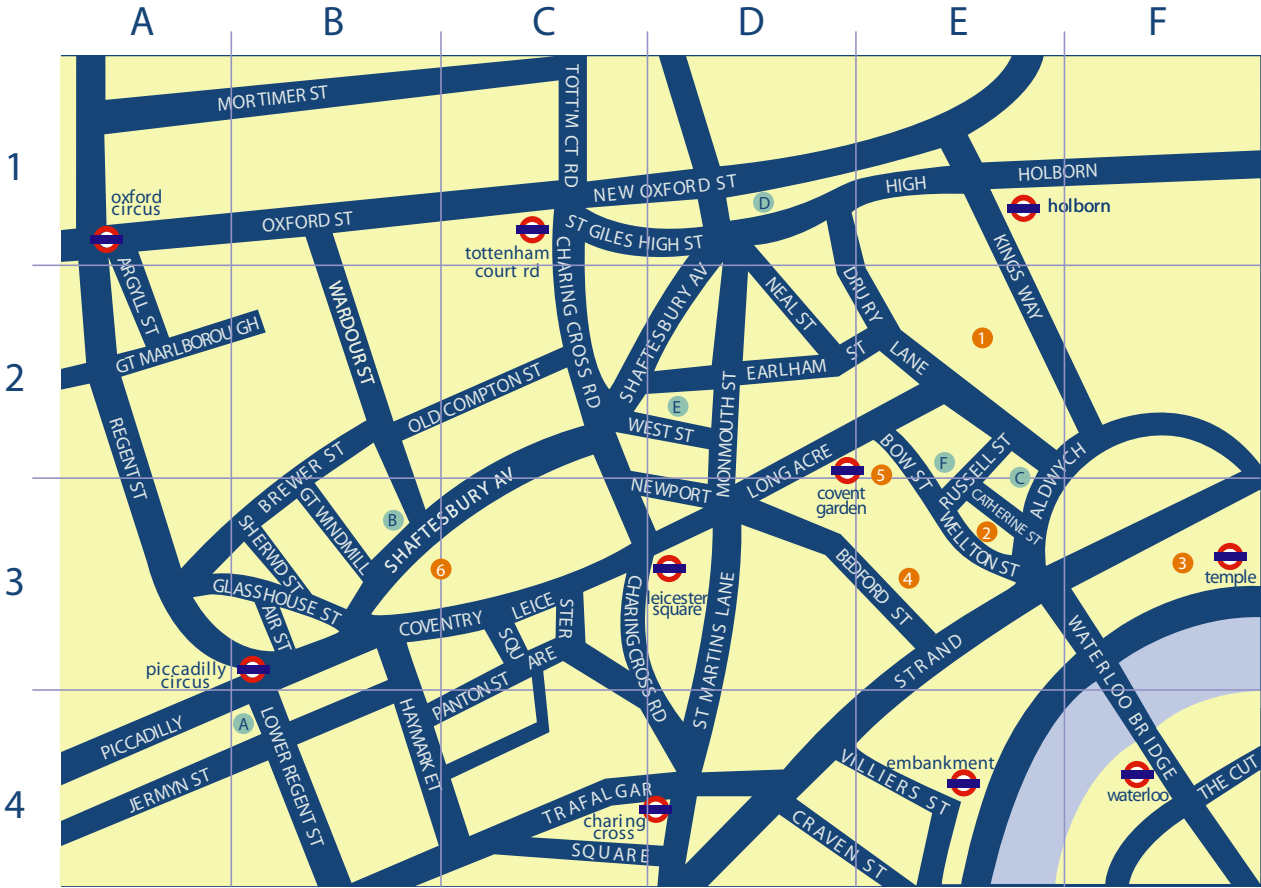

PICK 'N' MIX

RESTAURANT AND THEATRE GUIDE

- | | |
|-----------------------|----------------------|
| 1 Wolfe's Bar & Grill | A 39 Steps |
| 2 Salieri | B Avenue Q |
| 3 12 Temple Place | C Dirty Dancing |
| 4 Fire & Stone | D Hairspray |
| 5 Bertorelli | E Stomp |
| 6 Chez Gerard | F The Woman In Black |